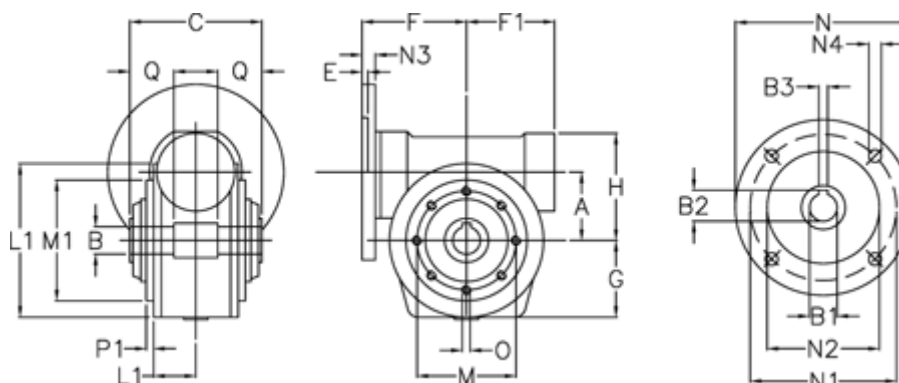

Data Sheet

Article number: 3902150064750

Description: Worm gear
VF 150-P-64-132B5, without lubrication

Measures

A	= 150	F1	= 179	N1	= 265
B	= 50 H7	G	= 180	N2	= 230
B1 E7	= 38	H	= 218	N3	= 16
B2	= 41.3	L	= 250	N4	= 13
B3 H9	= 10	L1	= 83.5	O	= M14x23
C	= 175	M	= 215	P1	= 4
E	= 2	M1	= 180	Q	= 55
F	= 190	N	= 300		